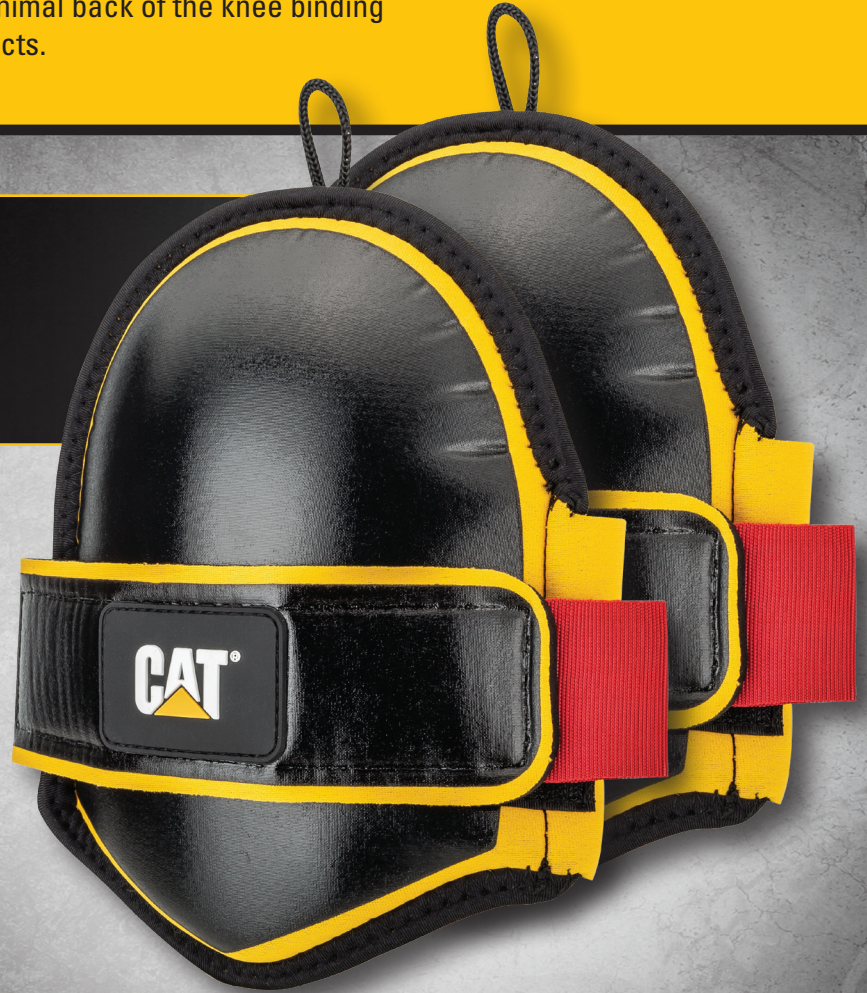

Knee Pads

Knee Pads

For Industrial, serious DIY or general around house or office, CAT® knee pads offer top quality materials and workmanship and give selections for use on rough (rock, glass) surfaces or non-slip hard and soft cover material for flooring and other smooth surfaces.

Extra thick EVA foam and neoprene materials combined with hook & loop fastening options, all for comfort and minimal back of the knee binding for those long drawn out projects.

Ultra Soft Knee Pads

#980746ECT Large

#980747ECT Medium

- Extra thick inner EVA foam cushions knee impact
- Neoprene hook & loop adjusting strap for behind the knee non-binding comfort
- Storage hang loop

Thicker inner EVA foam

Neoprene hook & loop adjusting strap for behind the knee non-binding comfort

Hangeable

Ultra Soft Synthetic Leather Knee Pads

#980748ECT Large

#980768ECT Medium

- Extra thick inner EVA foam cushions knee impact
- Neoprene hook & loop adjusting strap for behind the knee non-binding comfort
- Storage hang loop