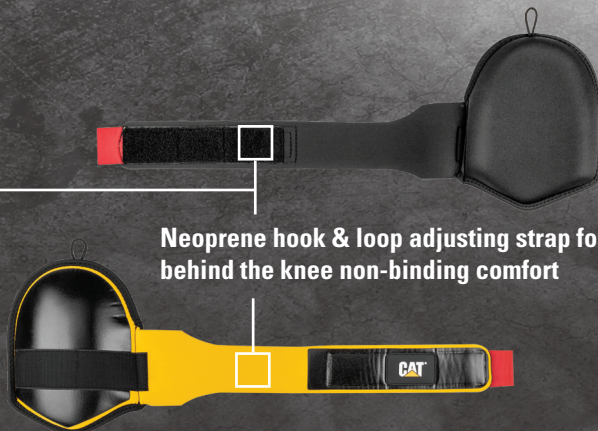

Extra thick EVA foam and neoprene materials combined with hook & loop fastening options, all for comfort and minimal back of the knee binding for those long drawn out projects.

Ultra Soft Knee Pads

#980746ECT Large

#980747ECT Medium

- Extra thick inner EVA foam cushions knee impact
- Neoprene hook & loop adjusting strap for behind the knee non-binding comfort
- Storage hang loop

Thicker inner EVA foam

Neoprene hook & loop adjusting strap for behind the knee non-binding comfort

Hangeable

Ultra Soft Synthetic Leather Knee Pads

#980748ECT Large

#980768ECT Medium

- Extra thick inner EVA foam cushions knee impact
- Neoprene hook & loop adjusting strap for behind the knee non-binding comfort
- Storage hang loop

Thicker inner EVA foam

Neoprene hook & loop adjusting strap for behind the knee non-binding comfort

Hangeable

Knee Pads

Ultra Soft Knee Pads - Rough Surface Use

#980760ECT Large

- Extra thick inner EVA foam cushions knee impact
- Elastic adjusting straps with adjusting hooks
- Storage hang loop
- Durable hard outer shell