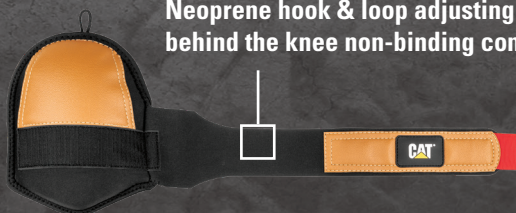

#980747ECT Medium

- Extra thick inner EVA foam cushions knee impact
- Neoprene hook & loop adjusting strap for behind the knee non-binding comfort
- Storage hang loop

Thicker inner EVA foam

Neoprene hook & loop adjusting strap for behind the knee non-binding comfort

Hangeable

Ultra Soft Synthetic Leather Knee Pads

#980748ECT Large

#980768ECT Medium

- Extra thick inner EVA foam cushions knee impact
- Neoprene hook & loop adjusting strap for behind the knee non-binding comfort
- Storage hang loop

Thicker inner EVA foam

Neoprene hook & loop adjusting strap for behind the knee non-binding comfort

Hangeable

Knee Pads

Ultra Soft Knee Pads - Rough Surface Use

#980760ECT Large

- Extra thick inner EVA foam cushions knee impact
- Elastic adjusting straps with adjusting hooks
- Storage hang loop
- Durable hard outer shell

Thicker inner EVA foam

Double strapping
above and below knee
eliminates binding

Durable hard outer shell

Hangable

Ultra Soft Non-Slip Knee Pads - with Non-Slip Surface

#980817ECT Large

- Extra thick inner EVA foam cushions knee impact
- Elastic adjusting straps for behind the knee non-binding comfort
- Durable hard outer shell