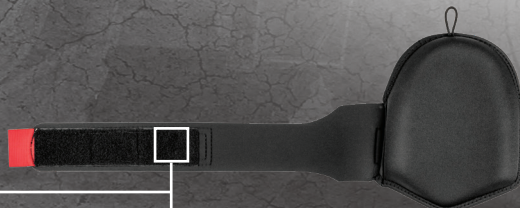

Hangeable

Ultra Soft Synthetic Leather Knee Pads

#980748ECT Large

#980768ECT Medium

- Extra thick inner EVA foam cushions knee impact
- Neoprene hook & loop adjusting strap for behind the knee non-binding comfort
- Storage hang loop

Thicker inner EVA foam

Neoprene hook & loop adjusting strap for behind the knee non-binding comfort

Hangeable

Knee Pads

Ultra Soft Knee Pads - Rough Surface Use

#980760ECT Large

- Extra thick inner EVA foam cushions knee impact
- Elastic adjusting straps with adjusting hooks
- Storage hang loop
- Durable hard outer shell

Thicker inner EVA foam

Double strapping
above and below knee
eliminates binding

Durable hard outer shell

Hangable

Ultra Soft Non-Slip Knee Pads - with Non-Slip Surface

#980817ECT Large

- Extra thick inner EVA foam cushions knee impact
- Elastic adjusting straps for behind the knee non-binding comfort
- Durable hard outer shell

Thicker inner EVA foam

Neoprene strap for
behind the knee
non-binding comfort

Double strapping
above and below
knee eliminates
binding

TPR Rubber surface for non-slip working

Hangable