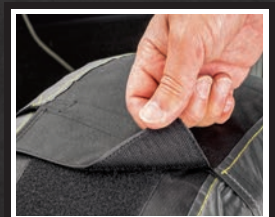

FITS TIRES

22 to 31 in. / 55,8 to 78,7 cm

Adjusts to Fit Tires
22 to 31 in.
(55,8 to 78,7 cm)

Comfort Carry Handle
Transfers Weight from Cover
to Tire to Prevent Tearing

Adjustable
Cam Buckle
on Handle

Transparent Window
for Tire Size Card