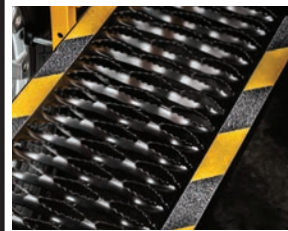

Automotive Tire Accessories

Automotive Tire Accessories

Truck Tire Steps

Perfect for These Jobs!

- Engine Maintenance
- Loading Cargo
- Washing & Waxing

Folds Flat and
Locks for Storage
and Transportation

#980556

8" - 13" Wide Tires
350 LBS. (158.7 KG) Max Capacity

2 Sizes

#980557ECT

11" - 15.5" Wide Tires
400 LBS. (181.4 KG) Max Capacity

Alligator Teeth
Non-Slip Surface

4 Position Adjustable
Step Height

Locking Bracket
Keeps Unit Folded

Adjustable Rubber Bumpers
Protect Wheel Surfaces

Folding Design
Saves Storage Space

1 YEAR
WARRANTY

4 Pc. Tire Covers with Handle

#980701U

Performance Features

- Handle Loop Transfers Weight from Cover to Tire to Prevent Tearing
- Made of Durable Polyester Materials