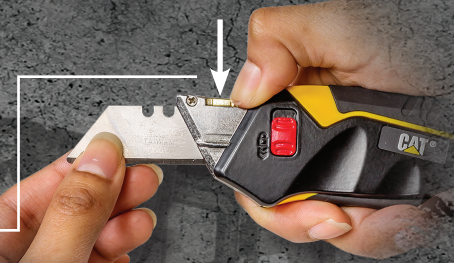

Utility Knife

Utility Knife

Model# 980080

Safer Than Regular Utility Knives!

- Fast Open / Close
- Push Button Blade Lock
- Quick Blade Change
- Round Tip Safety Blades

Squeeze to Extend Blade

Release to Retract Blade

Quick Blade Change

Blade Lock / Safety Lock

Quick Blade Change

Push Button Locks Squeeze to Extend Blade Knife Open or Closed

Rounded point helps reduce the risk of accidental cuts and preventing damage to the content of the carton during opening boxes.

On-Board Blade Storage (2 Extra Blades)